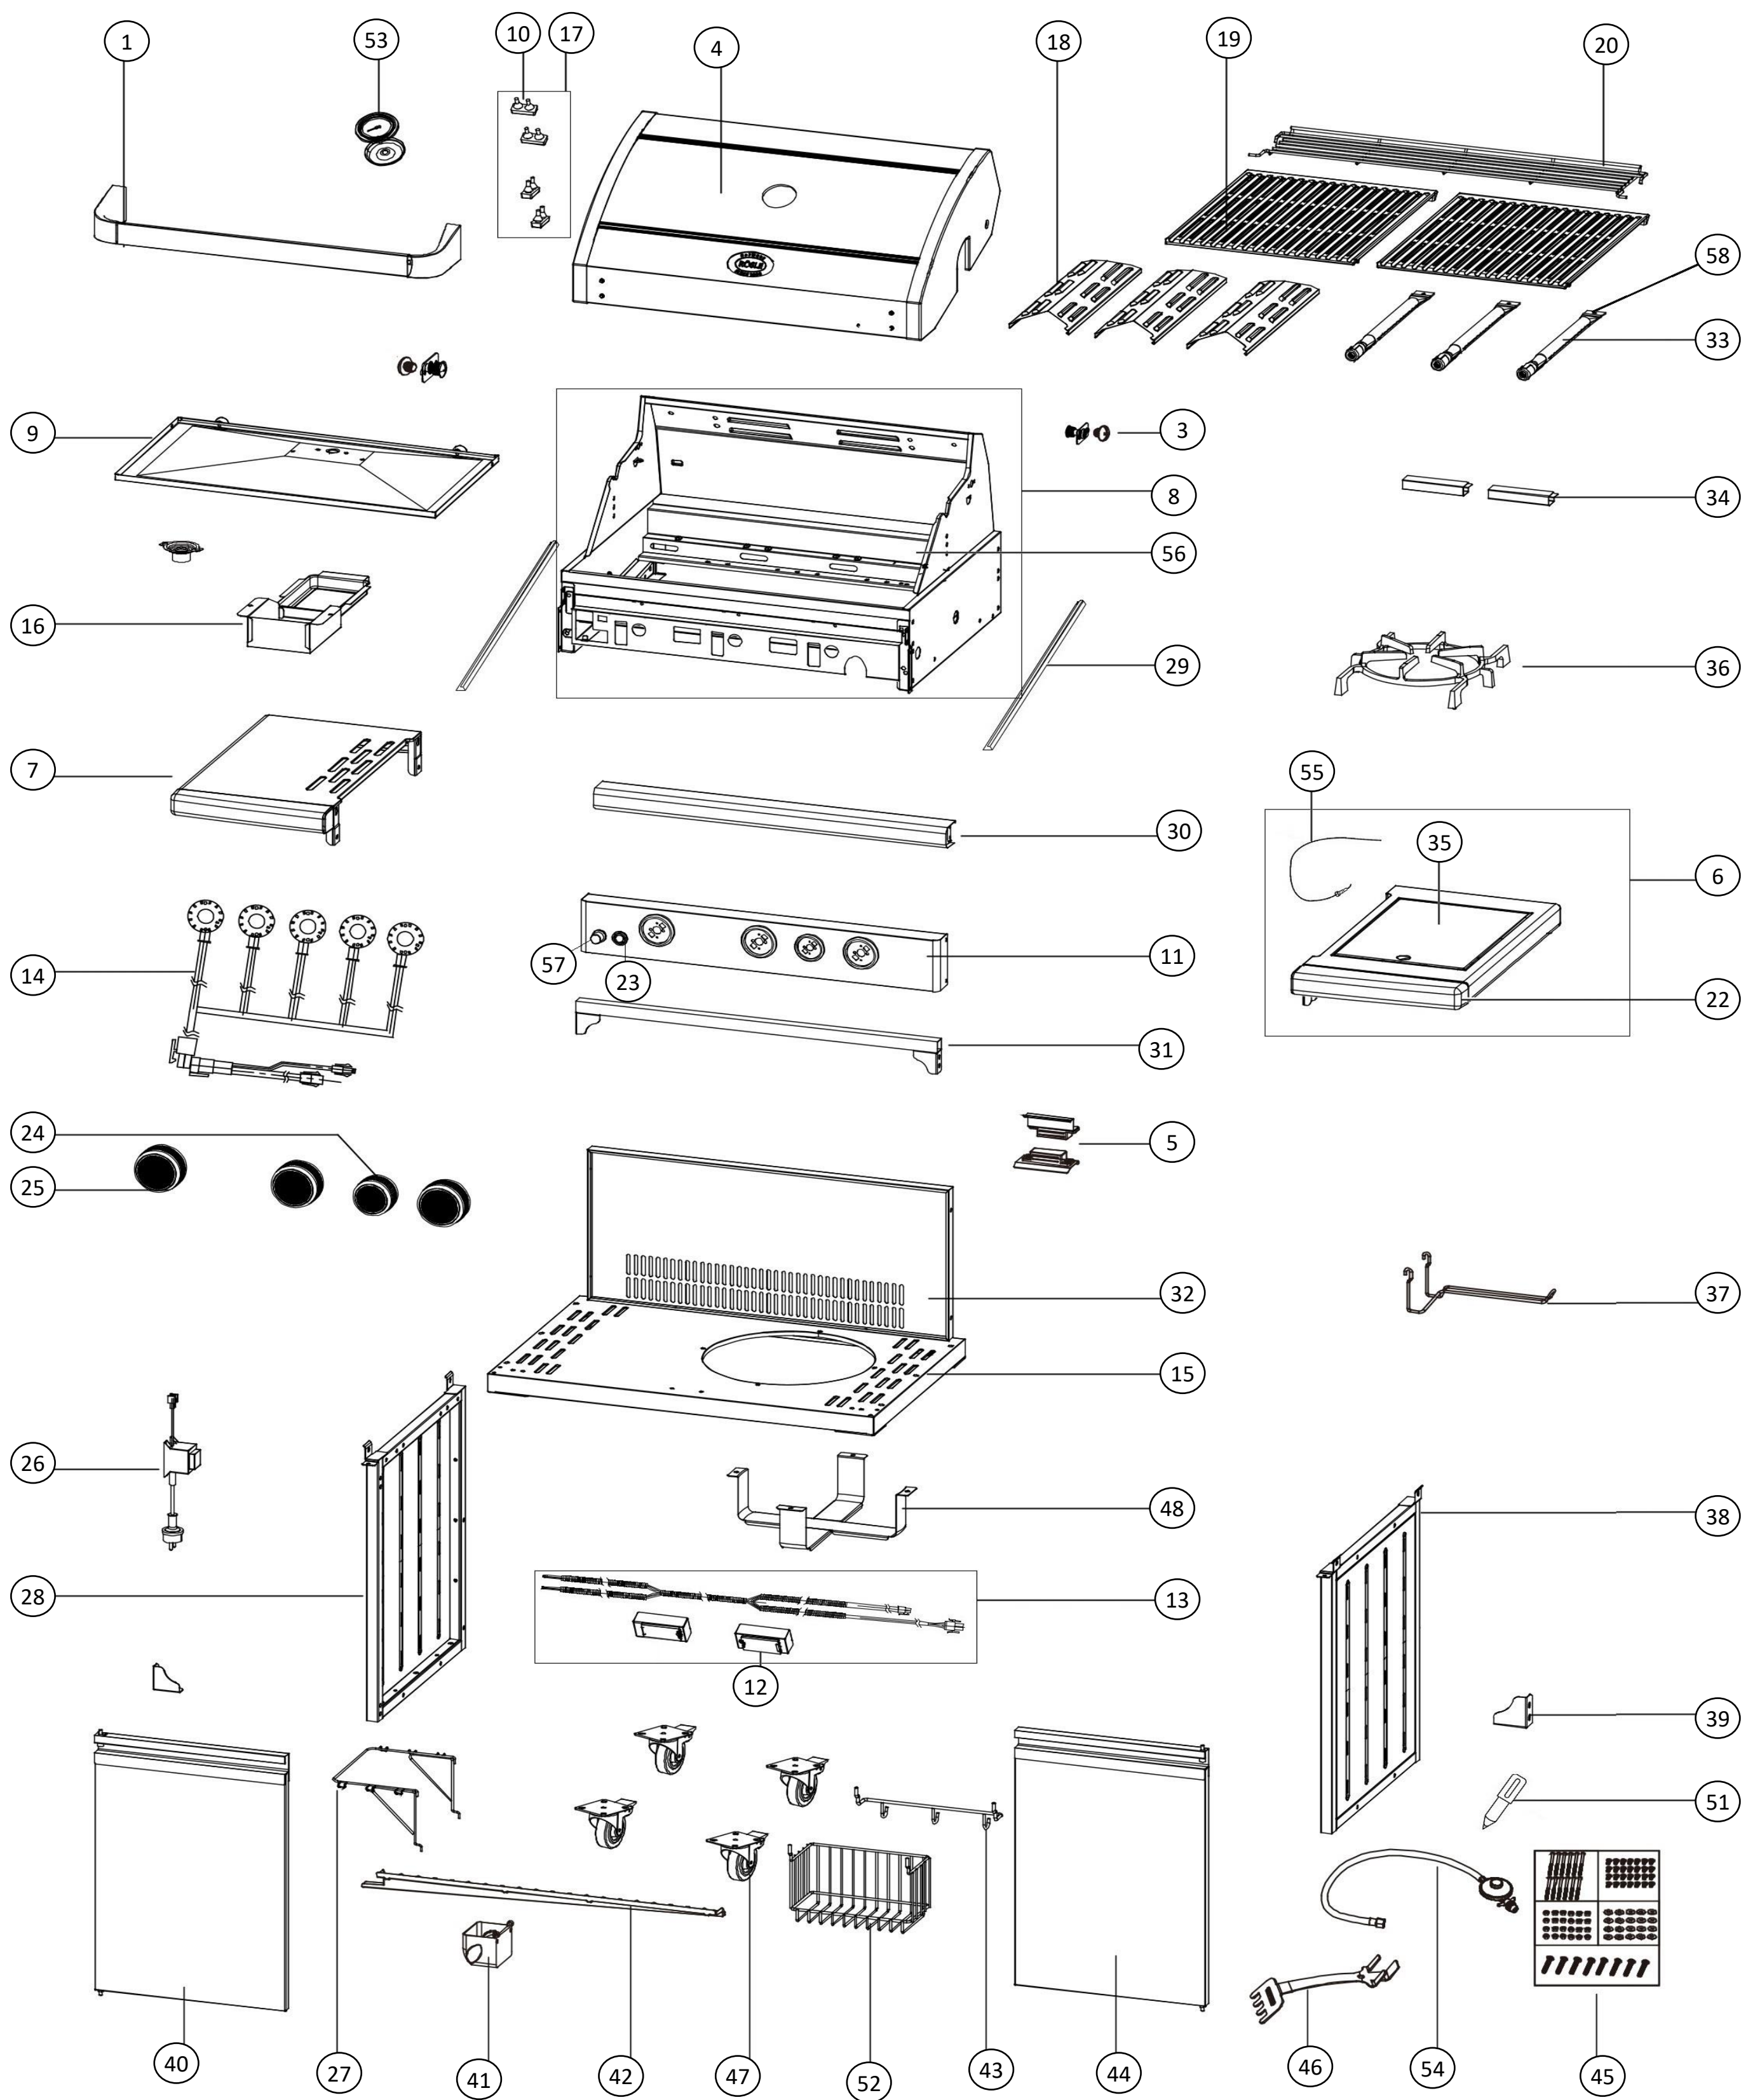

By clicking on the number, the spare part is displayed on the homepage!

Spare parts

25550 BBQ-Station MAGNUM G3 schwarz, 50mbar D

Spare parts

25550 BBQ-Station MAGNUM G3 schwarz, 50mbar D

Date: 2023-07-11

No.	Art. No.	Description
1	27300	Lid handle G3 incl. holder and screws
3	27303	Lid hinge Set Magnum
4	27312	Lid Magnum G3/Pro G3 (w/o handle)
5	27304	Magnet f. door Magnum (incl. Holder)
6	27305	Side table with side burner Magnum (w/o grid 50mbar)
7	27306	Side table Magnum
8	27308	Burner unit Magnum G3 (50 mbar w/o burner)
9	27450	Fat tray Magnum G3 (stainless steel with knob)
10	27314	Rubber feet for Lid Magnum (4 pces)
11	27315	Control panel Magnum G3 (50 mbar w. valve unit)
12	27441	Inside lighting Magnum (incl. Bulbs (2 pces))
13	27442	Cable harness inside lighting Magnum G3 (w. light cover)
14	27322	Lighting set Magnum G3
15	27350	Cabinet bottom panel Magnum G3 (black)
16	27332	Fat Tray Magnum (incl. Holder)
17	27333	Rubber foot for Lid Magnum (1 pce)
18	27334	Flame tamer Magnum (stainless steel)
19	27335	Grilling Grate Magnum G3 (cast iron 32 x 48 cm)
20	27336	Warming rack Magnum G3 (stainless steel)
22	27338	Decor trim f. side table Magnum
23	27340	Light switch Magnum
24	27341	Turning knob Side Burner/Primezone Magnum (1 pce)
25	27342	Turning knob Magnum main burner (1 pce)
26	27343	Power Supply Magnum
27	27344	Rubbish bag holder
28	27345	Cabinet left side panel
29	27346	Fat tray support bracket Magnum (1 pce)
30	27347	Decor trim Burner Unit Magnum G3
31	27348	Cabinet reinforcement rail Magnum G3
32	27349	Cabinet back panel Magnum G3 (black)
33	27351	Stainless steel burner Magnum 50 mbar (1 pce)
34	27352	Cross lighter Magnum
35	27353	Cover f side table Magnum
36	27354	Cast iron grid Magnum side burner
37	27355	Paper towel holder Magnum
38	27356	Cabinet right side panel
39	27357	Cabinet corner brace Magnum (1 pce)
40	27358	Door left Magnum G3 (black 1 pce)
41	27359	Fettauffangschale FatDrip-System Magnum
42	27360	Fatdripsystem drain Magnum G3/Pro
43	27362	Utensils holder Magnum (stainless steel)
44	27363	Door right Magnum G3 (black 1 pce)
45	27364	Screw Set Magnum G3
46	27382	Grilling Grate lifter Magnum
47	27383	Wheel Magnum
48	27384	Gas bottle bracket Magnum
51	27437	Touch-up pencil Magnum (black-brown)
52	27361	Sauce bottle wire rack Magnum
53	27439	Thermometer Magnum w. ring (incl. nut)
54	27461	Gas regulator w. built in safety valve Magnum (50mbar D/AT)
55	27445	Ignition cable f. Side Burner Magnum G3/G4 (w. isolation incl. Ignition finger)
56	27462	Rear panel f. burner unit Magnum Pro G3 (incl. screws)
57	27339	Ignition box
58	27600	Bolt with split pin Magnum for burner fixation